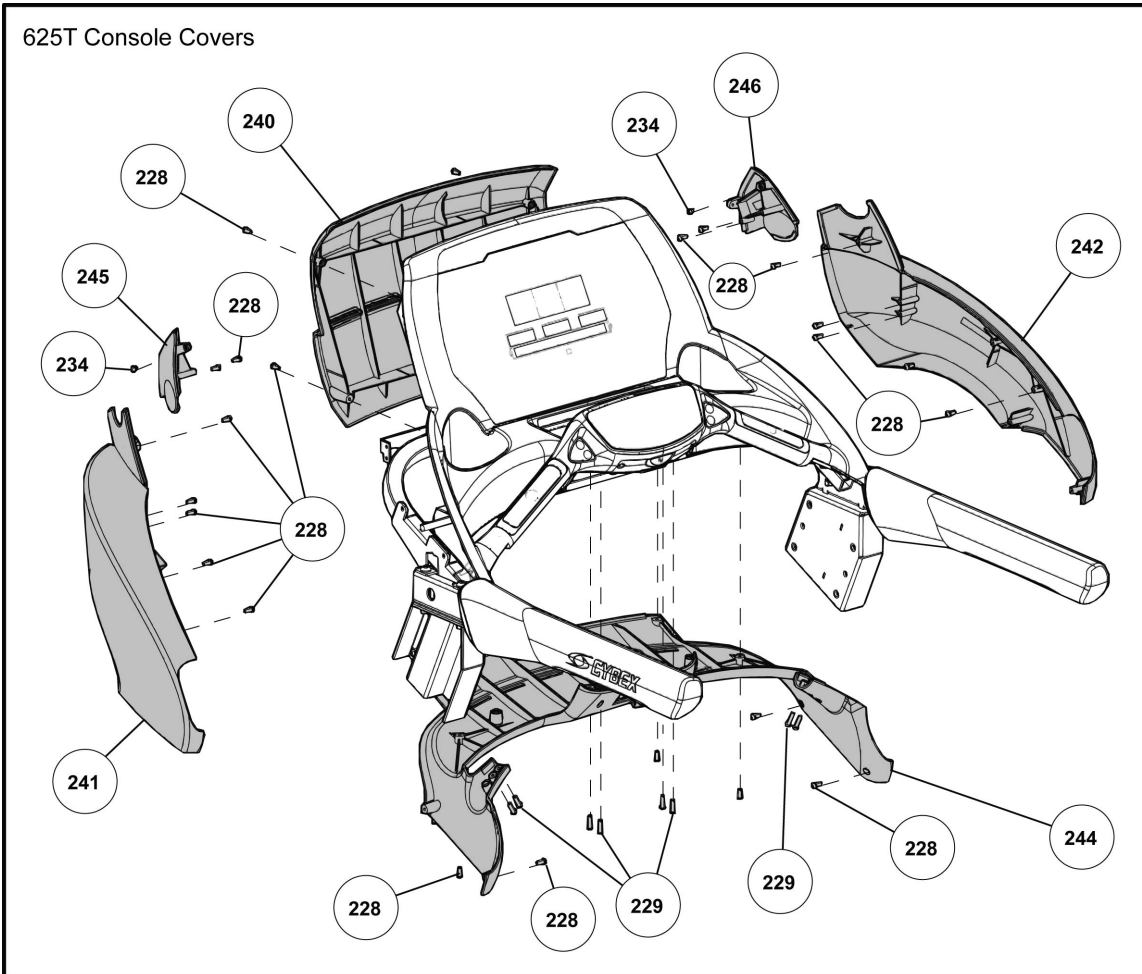

Part Diagrams

Product Line: Treadmills

Product: 625T: 625T

Bulb #	Part Number	Name	Description	Notes	Price
228	HS-15706	Screw,8/16X.50,PNHD,STL,BLK ZN			
229	HS-18311	SCREW,8-16X.75,PNHD PHIL			
234	HS-41187	SCREW SLFTP,8-16X.3125,PLASTITE			
240	PL-22557	CONSOLE BACK			
241	PL-22558	CONSOLE SIDE,LEFT			
242	PL-22559	CONSOLE SIDE,RIGHT			
244	PL-22561	CONSOLE BOTTOM			
245	PL-22574	CONSOLE SIDE,UPPER LEFT,NO HDRL			
246	PL-22575	CONSOLE SIDE,UPPER RIGHT,NO HDRL			